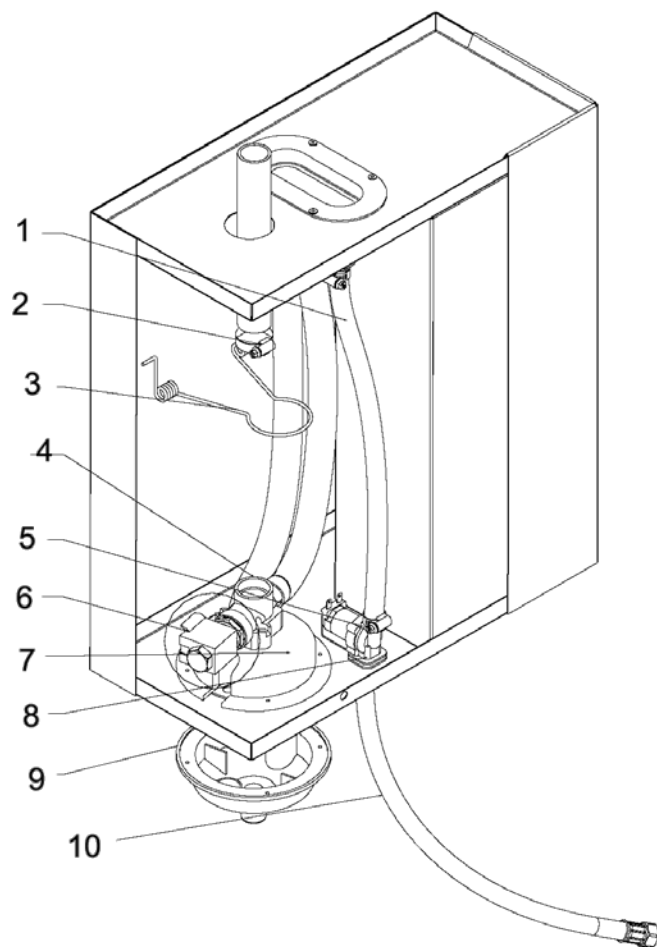

ElectroVap MC Panel

No	Item No	Description
1	42001	Water feed hose black 10mm
	42003	Water feed hose black 15mm
2	42901	Jubilee clip 40mm
3	41802	Bottle retaining clip
4*	42208L	Drain valve body
	42207L*	Drain valve o-ring*
5	42903	Jubilee clip 25mm
6	42202LB	Drain valve solenoid
7	42301EL/ELS	Drain cup upper half
8*	42427*	Water inlet valve*
9*	42419*	Inlet valve solenoid*
	42302	Drain cup lower half
10	42604	Water inlet hose (WRAS approved)
	42605	Water inlet hose washers
	HOSE	Water inlet hose