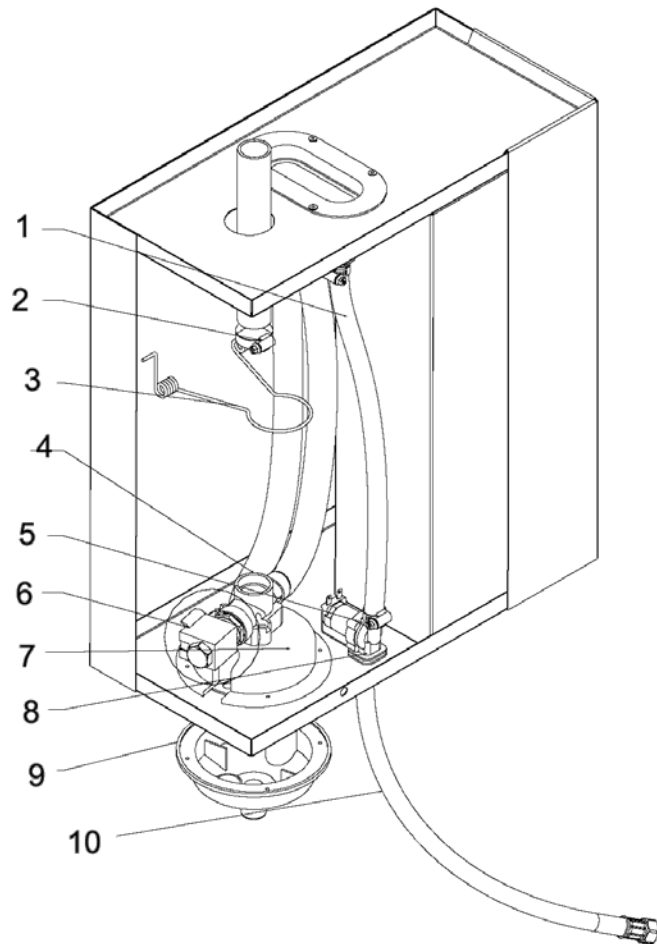

## ElectroVap MC Panel

No	Item No	Description
1	42001	Water feed hose black 10mm
	42003	Water feed hose black 15mm
2	42901	Jubilee clip 40mm
3	41802	Bottle retaining clip
4*	42208L	Drain valve body
	42207L*	Drain valve o-ring*
5	42903	Jubilee clip 25mm
6	42202LB	Drain valve solenoid
7	42301EL/ELS	Drain cup upper half
8*	42427*	Water inlet valve*
9*	42419*	Inlet valve solenoid*
	42302	Drain cup lower half
10	42604	Water inlet hose (WRAS approved)
	42605	Water inlet hose washers
	HOSE	Water inlet hose